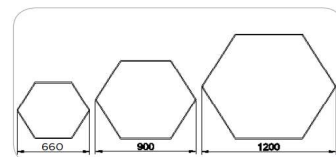

Sovitron Interior Pvt.Ltd.

**Model Name**

Hexagon Ring Pendant /DLARHEXDPD-20

**Description**

Architectural Light

**Technical description**

<b>Dimension</b>	Dia=660mm H=70mm/80mm
<b>Frame</b>	Aluminium
<b>Color Tempertaure</b>	3000K
<b>Power</b>	20W
<b>Total Luminous Flux</b>	1600 lm
<b>Efficacy</b>	80 lm/W
<b>IP rating</b>	50
<b>Color Rendering</b>	≥80
<b>Mounting</b>	Pendant
<b>Optics</b>	White Opal Diffuser
<b>Dimming</b>	NON-Dimmable
<b>Operating Voltage</b>	220-240 VAC
<b>Standard Lifetime</b>	L70 minimum at 50,000 burning hours

**Image**

**Dimension diagram**

Custom dimension, coating and installation available upon request

**Remarks:-**

**Address: Plot #7 Saroorpur-Nangla Industrial Area,Ballabgarh-Sohna Road,Faridabad-121005**