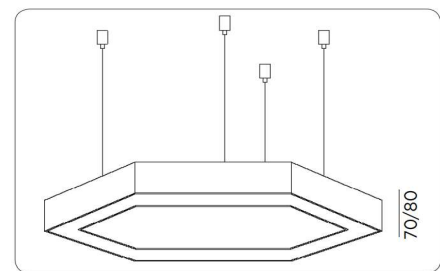

Sovitron Interior Pvt.Ltd.

**Model Name**

Hexagon Ring Pendant /DLARHEXDPD-20

**Description**

Architectural Light

**Technical description**

<b>Dimension</b>	Dia=660mm H=70mm/80mm
<b>Frame</b>	Aluminium
<b>Color Tempertaure</b>	3000K
<b>Power</b>	20W
<b>Total Luminous Flux</b>	1600 lm
<b>Efficacy</b>	80 lm/W
<b>IP rating</b>	50
<b>Color Rendering</b>	≥80
<b>Mounting</b>	Pendant
<b>Optics</b>	White Opal Diffuser
<b>Dimming</b>	NON-Dimmable
<b>Operating Voltage</b>	220-240 VAC
<b>Standard Lifetime</b>	L70 minimum at 50,000 burning hours

**Image**

**Dimension diagram**

Custom dimension, coating and installation available upon request

**Remarks:-**

**Address: Plot #7 Saroorpur-Nangla Industrial Area,Ballabgarh-Sohna Road,Faridabad-121005**